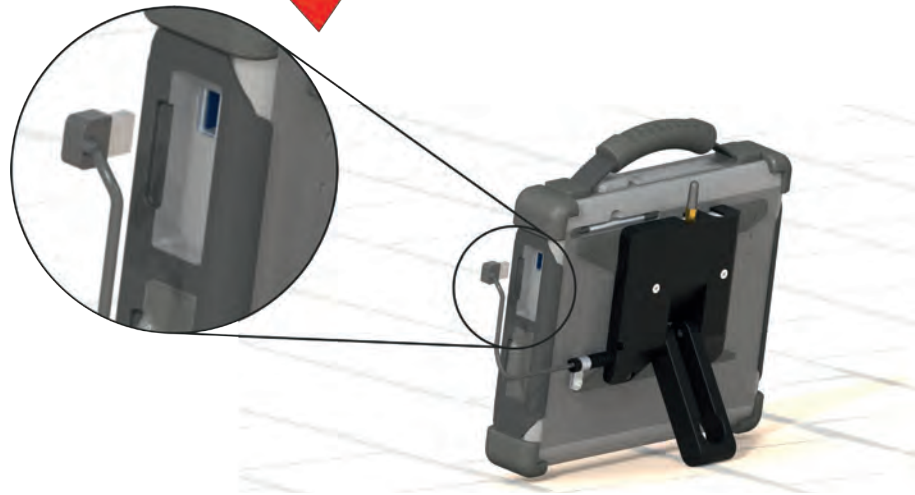

**Step 5:
install**

Software **AXIS4000**