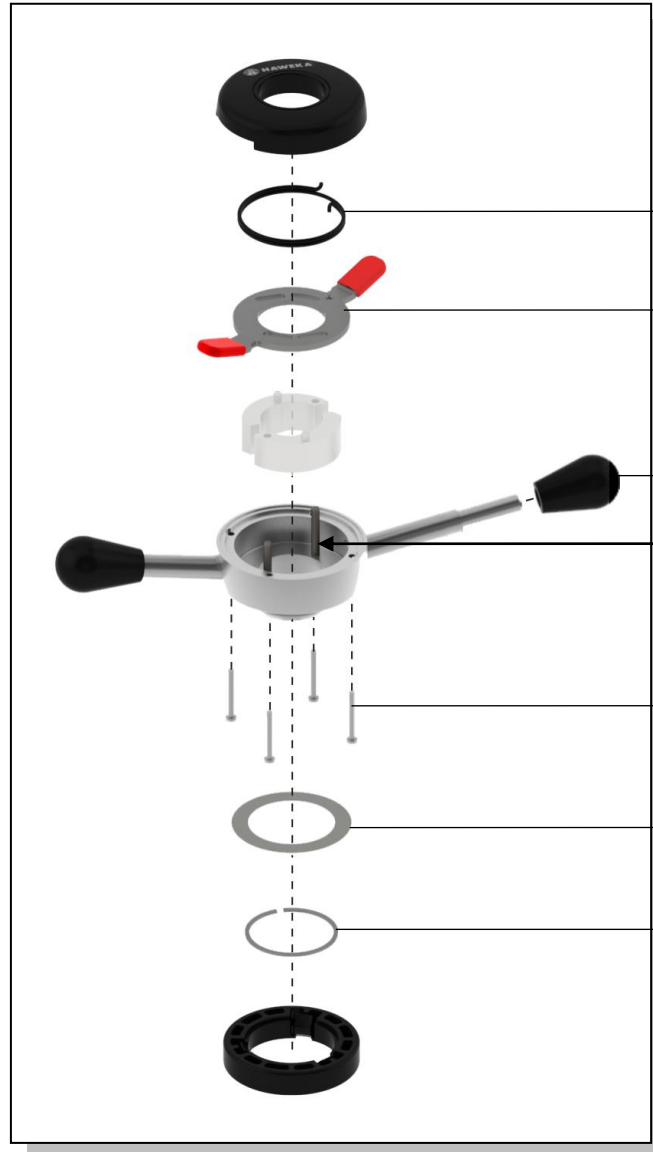

ProGrip Repair Kit

Part-No.140e008 311

Quick nut 140 xxx 033

ProGrip 143 xxx 003 + 143 xxx 006

1 x Torsion spring

1 x control disc

2 x Cylindrical handle

2 x Plastic knob

2 x Dowel pin \varnothing 5x36mm

2 x Hexagon socket head screw M8x45mm

4 x Screw 3,5x32mm

4 x Screw 3,5x16mm

1 x Washer 52x72x0,5mm

1 x Circlip \varnothing 52mm