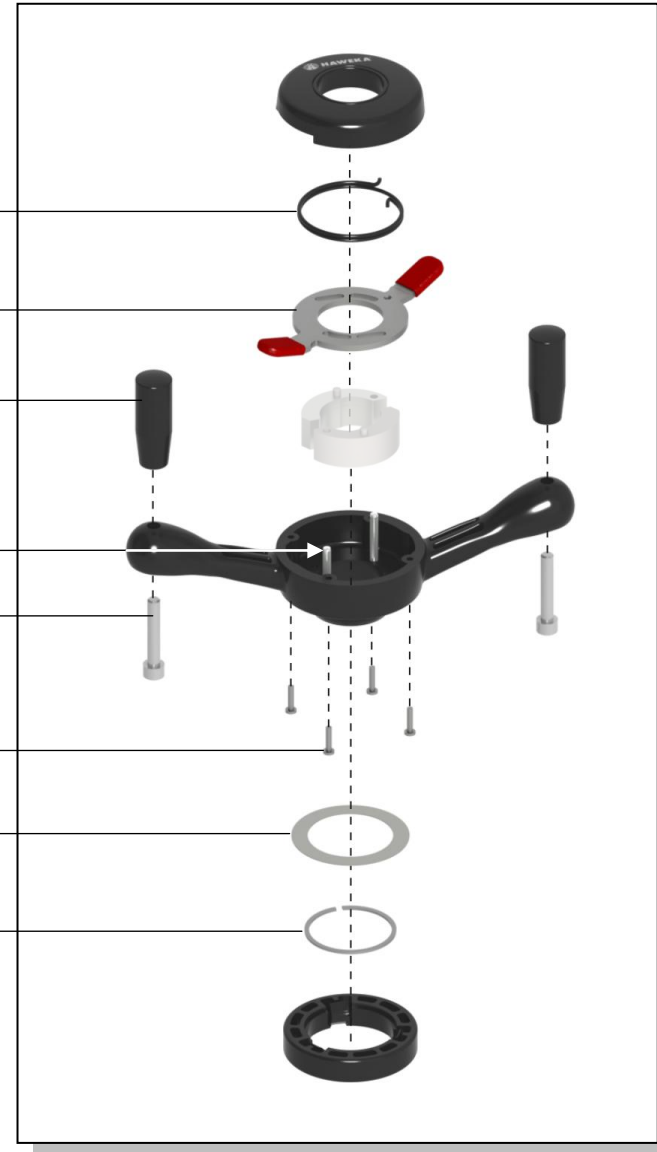

ProGrip Repair Kit

Part-No.140e008 311

Quick nut 140 xxx 033

ProGrip 143 xxx 003 + 143 xxx 006

1 x Torsion spring

1 x control disc

2 x Cylindrical handle

2 x Plastic knob

2 x Dowel pin \varnothing 5x36mm

2 x Hexagon socket head screw M8x45mm

4 x Screw 3,5x32mm

4 x Screw 3,5x16mm

1 x Washer 52x72x0,5mm

1 x Circlip \varnothing 52mm