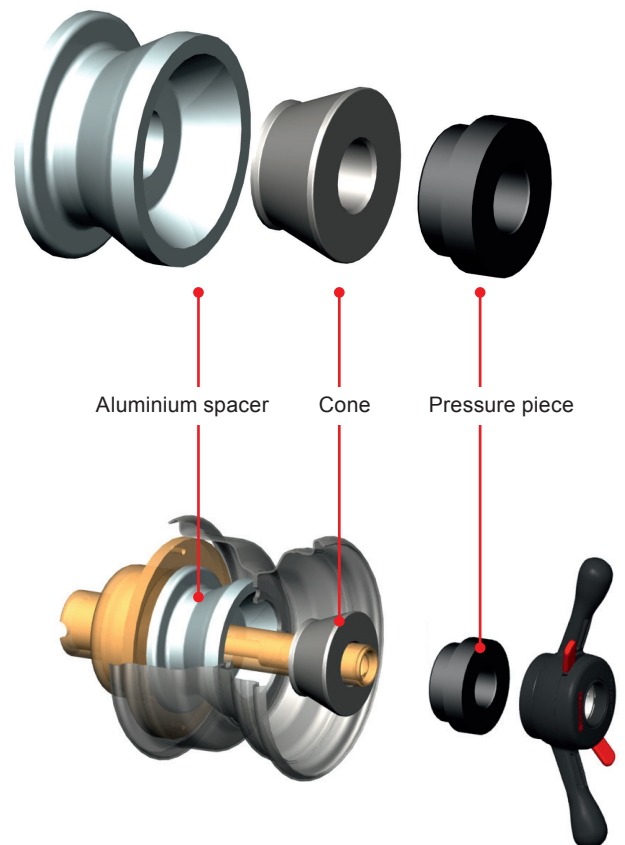

Special Centering Kit

for Quads, Fun-Cabrios and ATVs (All Terrain Vehicles)

Product description

HAWEKA offers special centering sets for Quads, Fun-Cabrios und ATVs. These special centering sets were developed to meet the requirements of the automotive industry.

Product features

- Recommended adaptor kit for professional balancing of Quad rims
- Consist of aluminium spacer, cone and pressure piece

Application of the Special Centering Kit

Product overview

Special Centering Kit (1 aluminium spacer,
1 cone, 1 pressure piece)